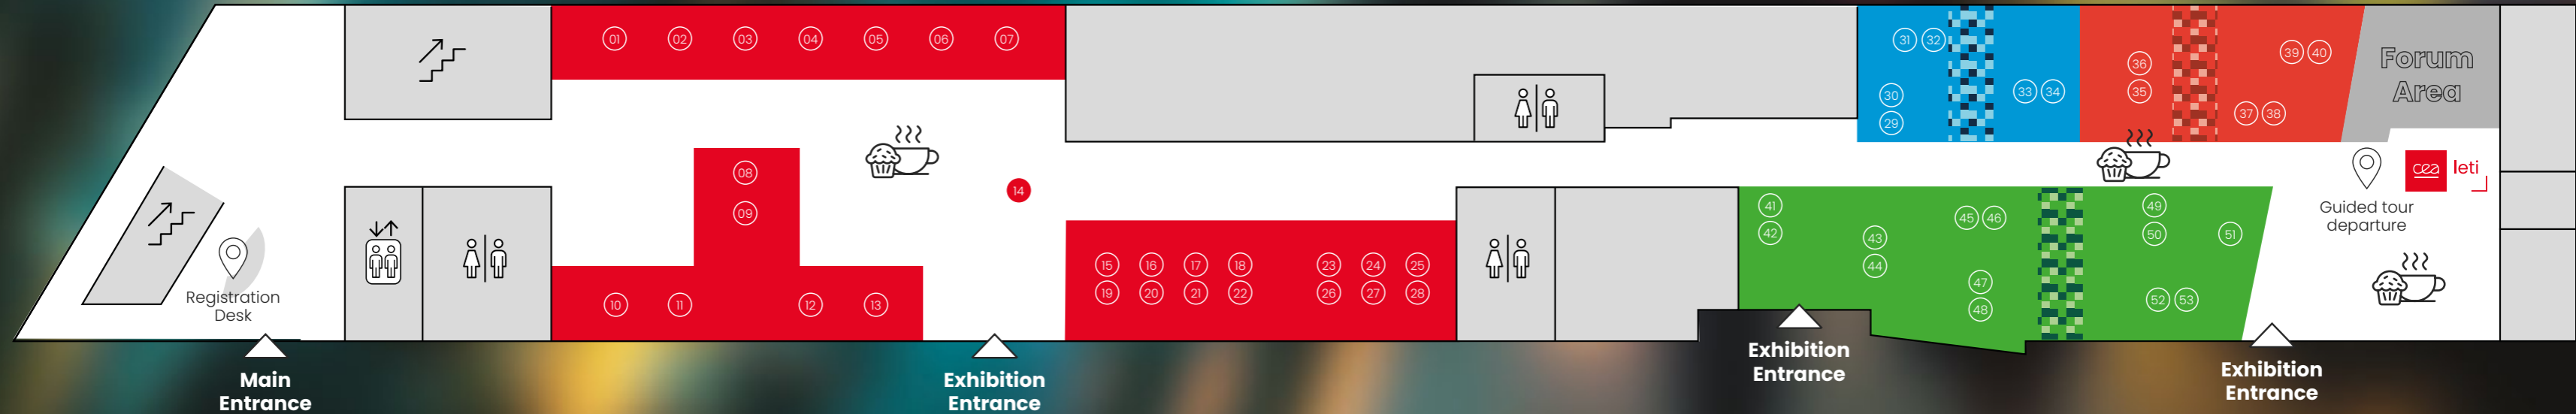

Exhibition Floor Plan

Where? Minatec, Ground floor
When? June 27, 09:00 a.m. - 06:00 p.m.
 June 28, 08:30 a.m. - 05:30 p.m.
 June 29, 08:30 a.m. - 03:00 p.m.

Latest Demos

One Health Technologies

Check out our One Health demonstrators. CEA-Leti technologies for medical imaging, medical devices, pharma, biotech R&D, and environmental monitoring for improved human, animal, and environmental health.